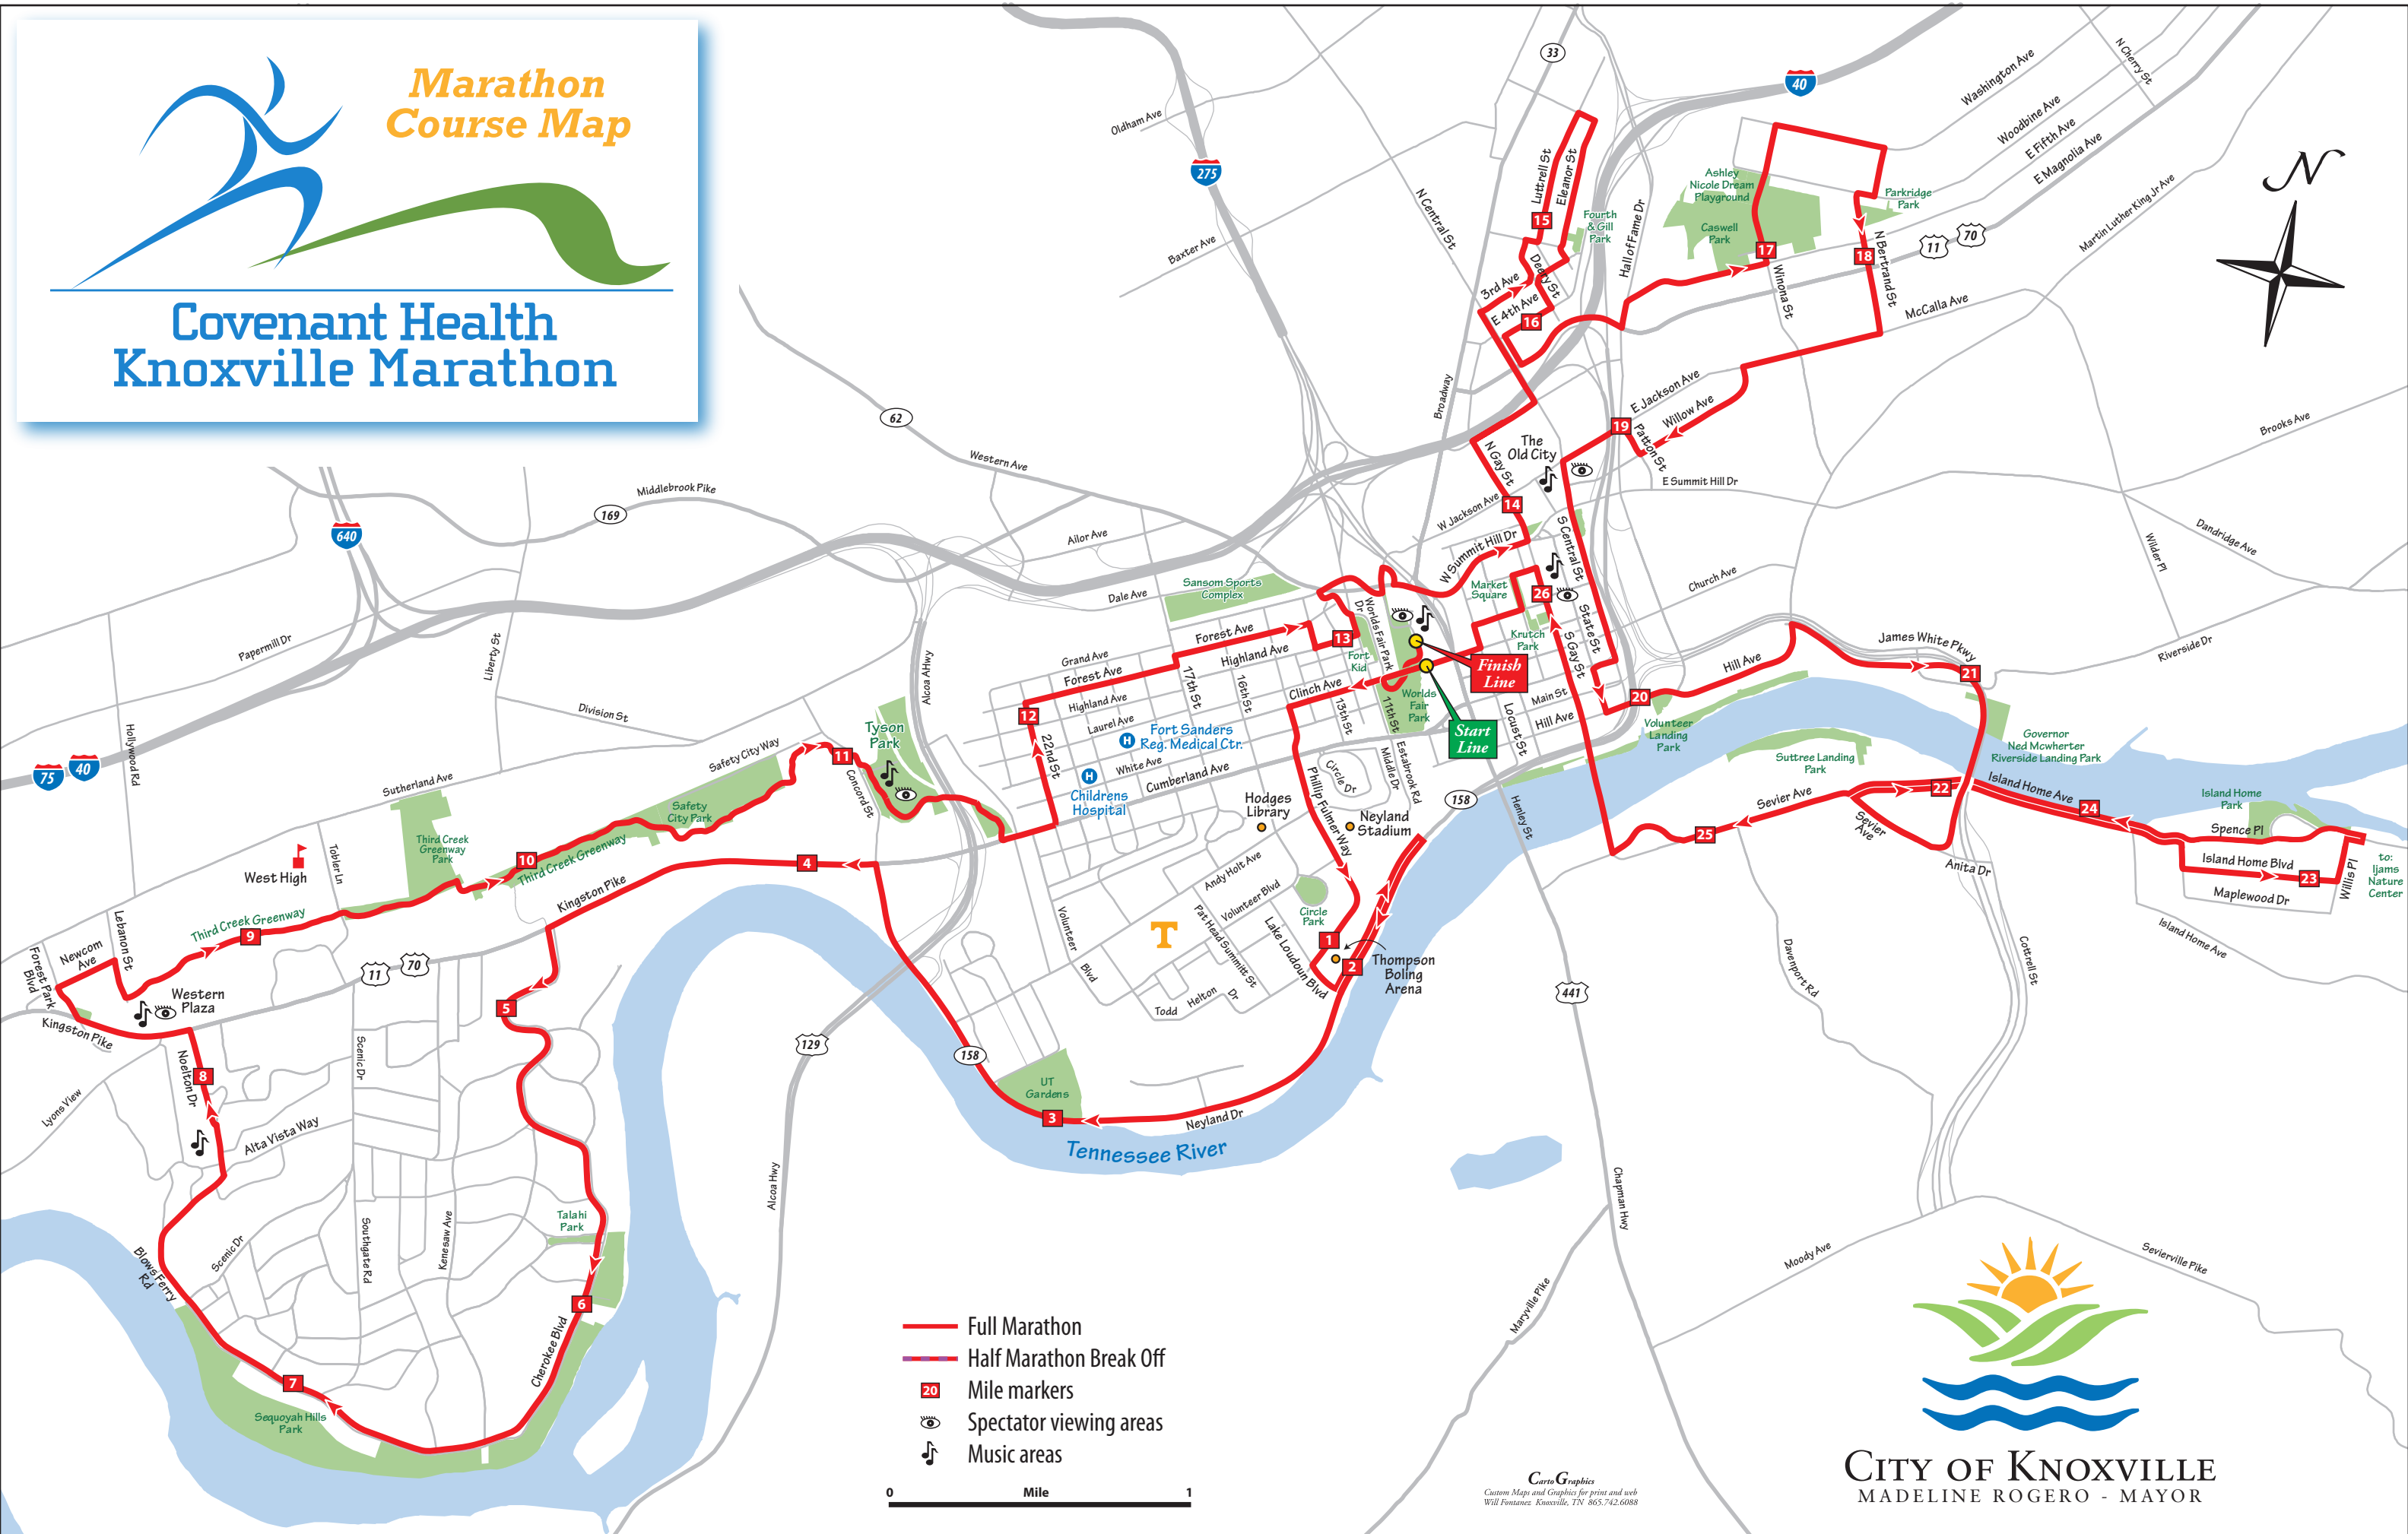

Marathon Course Map

Covenant Health Knoxville Marathon

- Full Marathon
- Half Marathon Break Off
- 20 Mile markers
- Spectator viewing areas
- Music areas

0 Mile 1

Carro Graphics
Custom Maps and Graphics for print and web
Will Fontaine, Knoxville, TN 865.742.6088