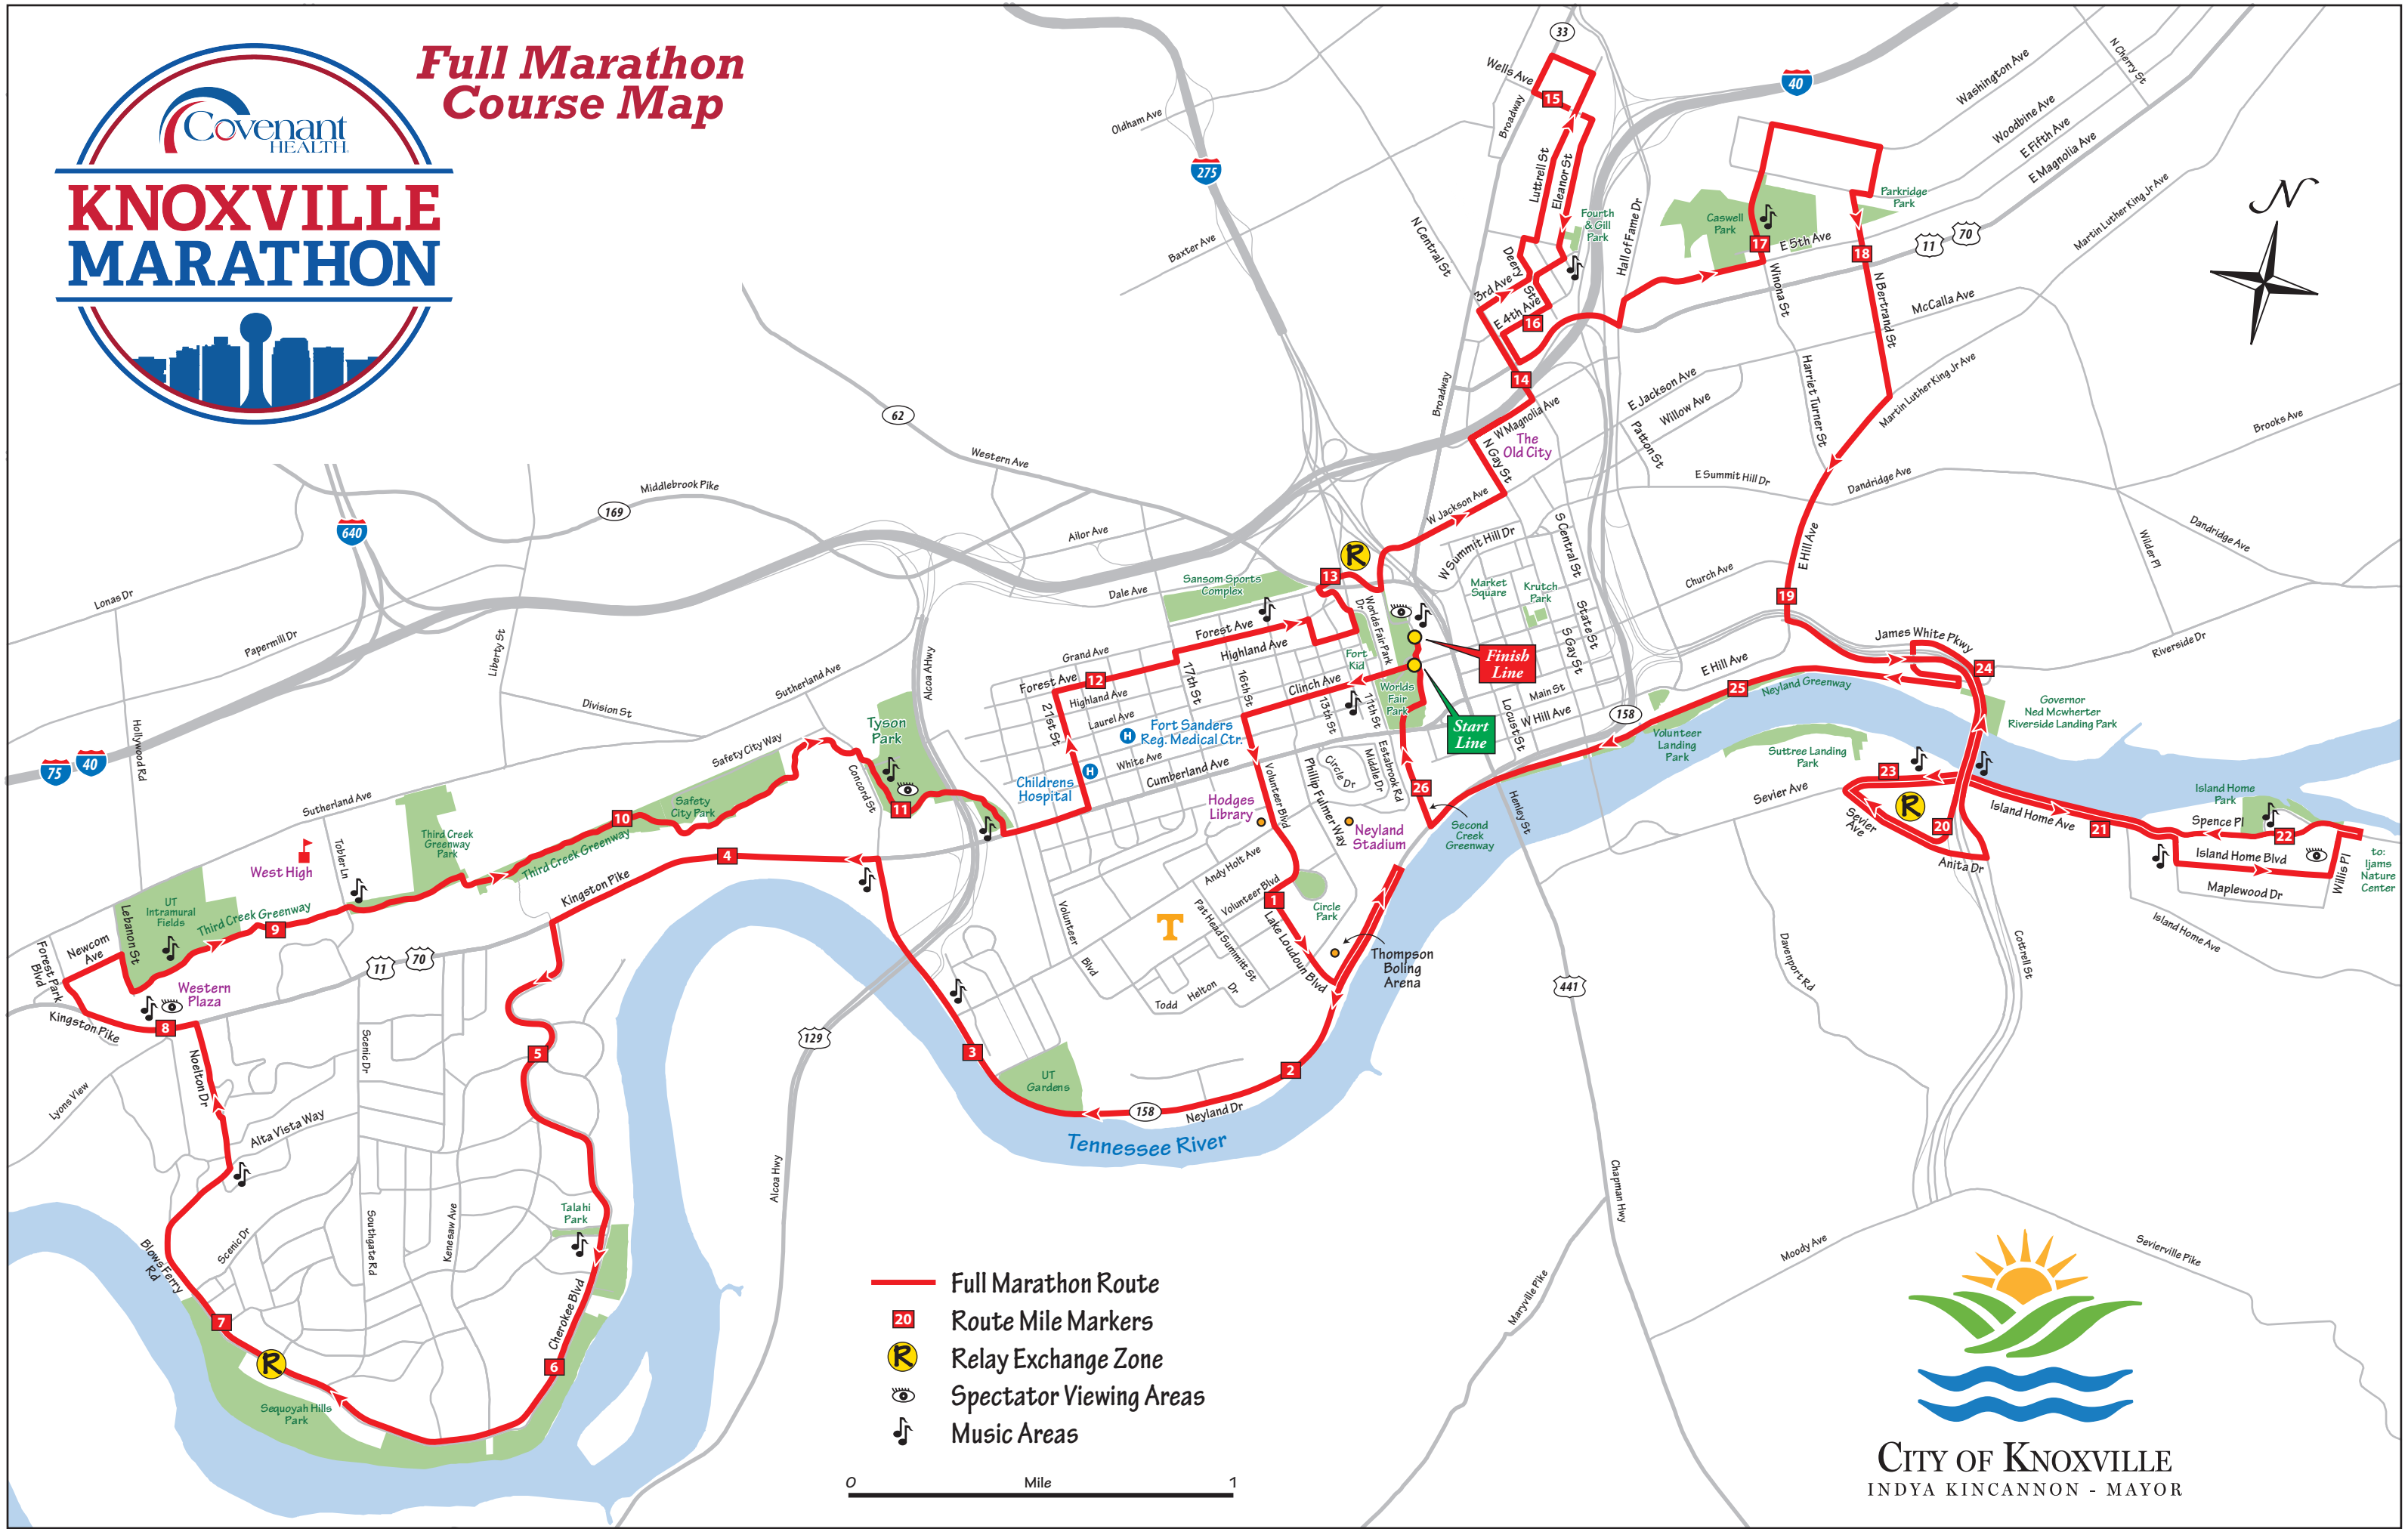

# Full Marathon Course Map

-  Full Marathon Route
-  Route Mile Markers
-  Relay Exchange Zone
-  Spectator Viewing Areas
-  Music Areas

0 Mile 1