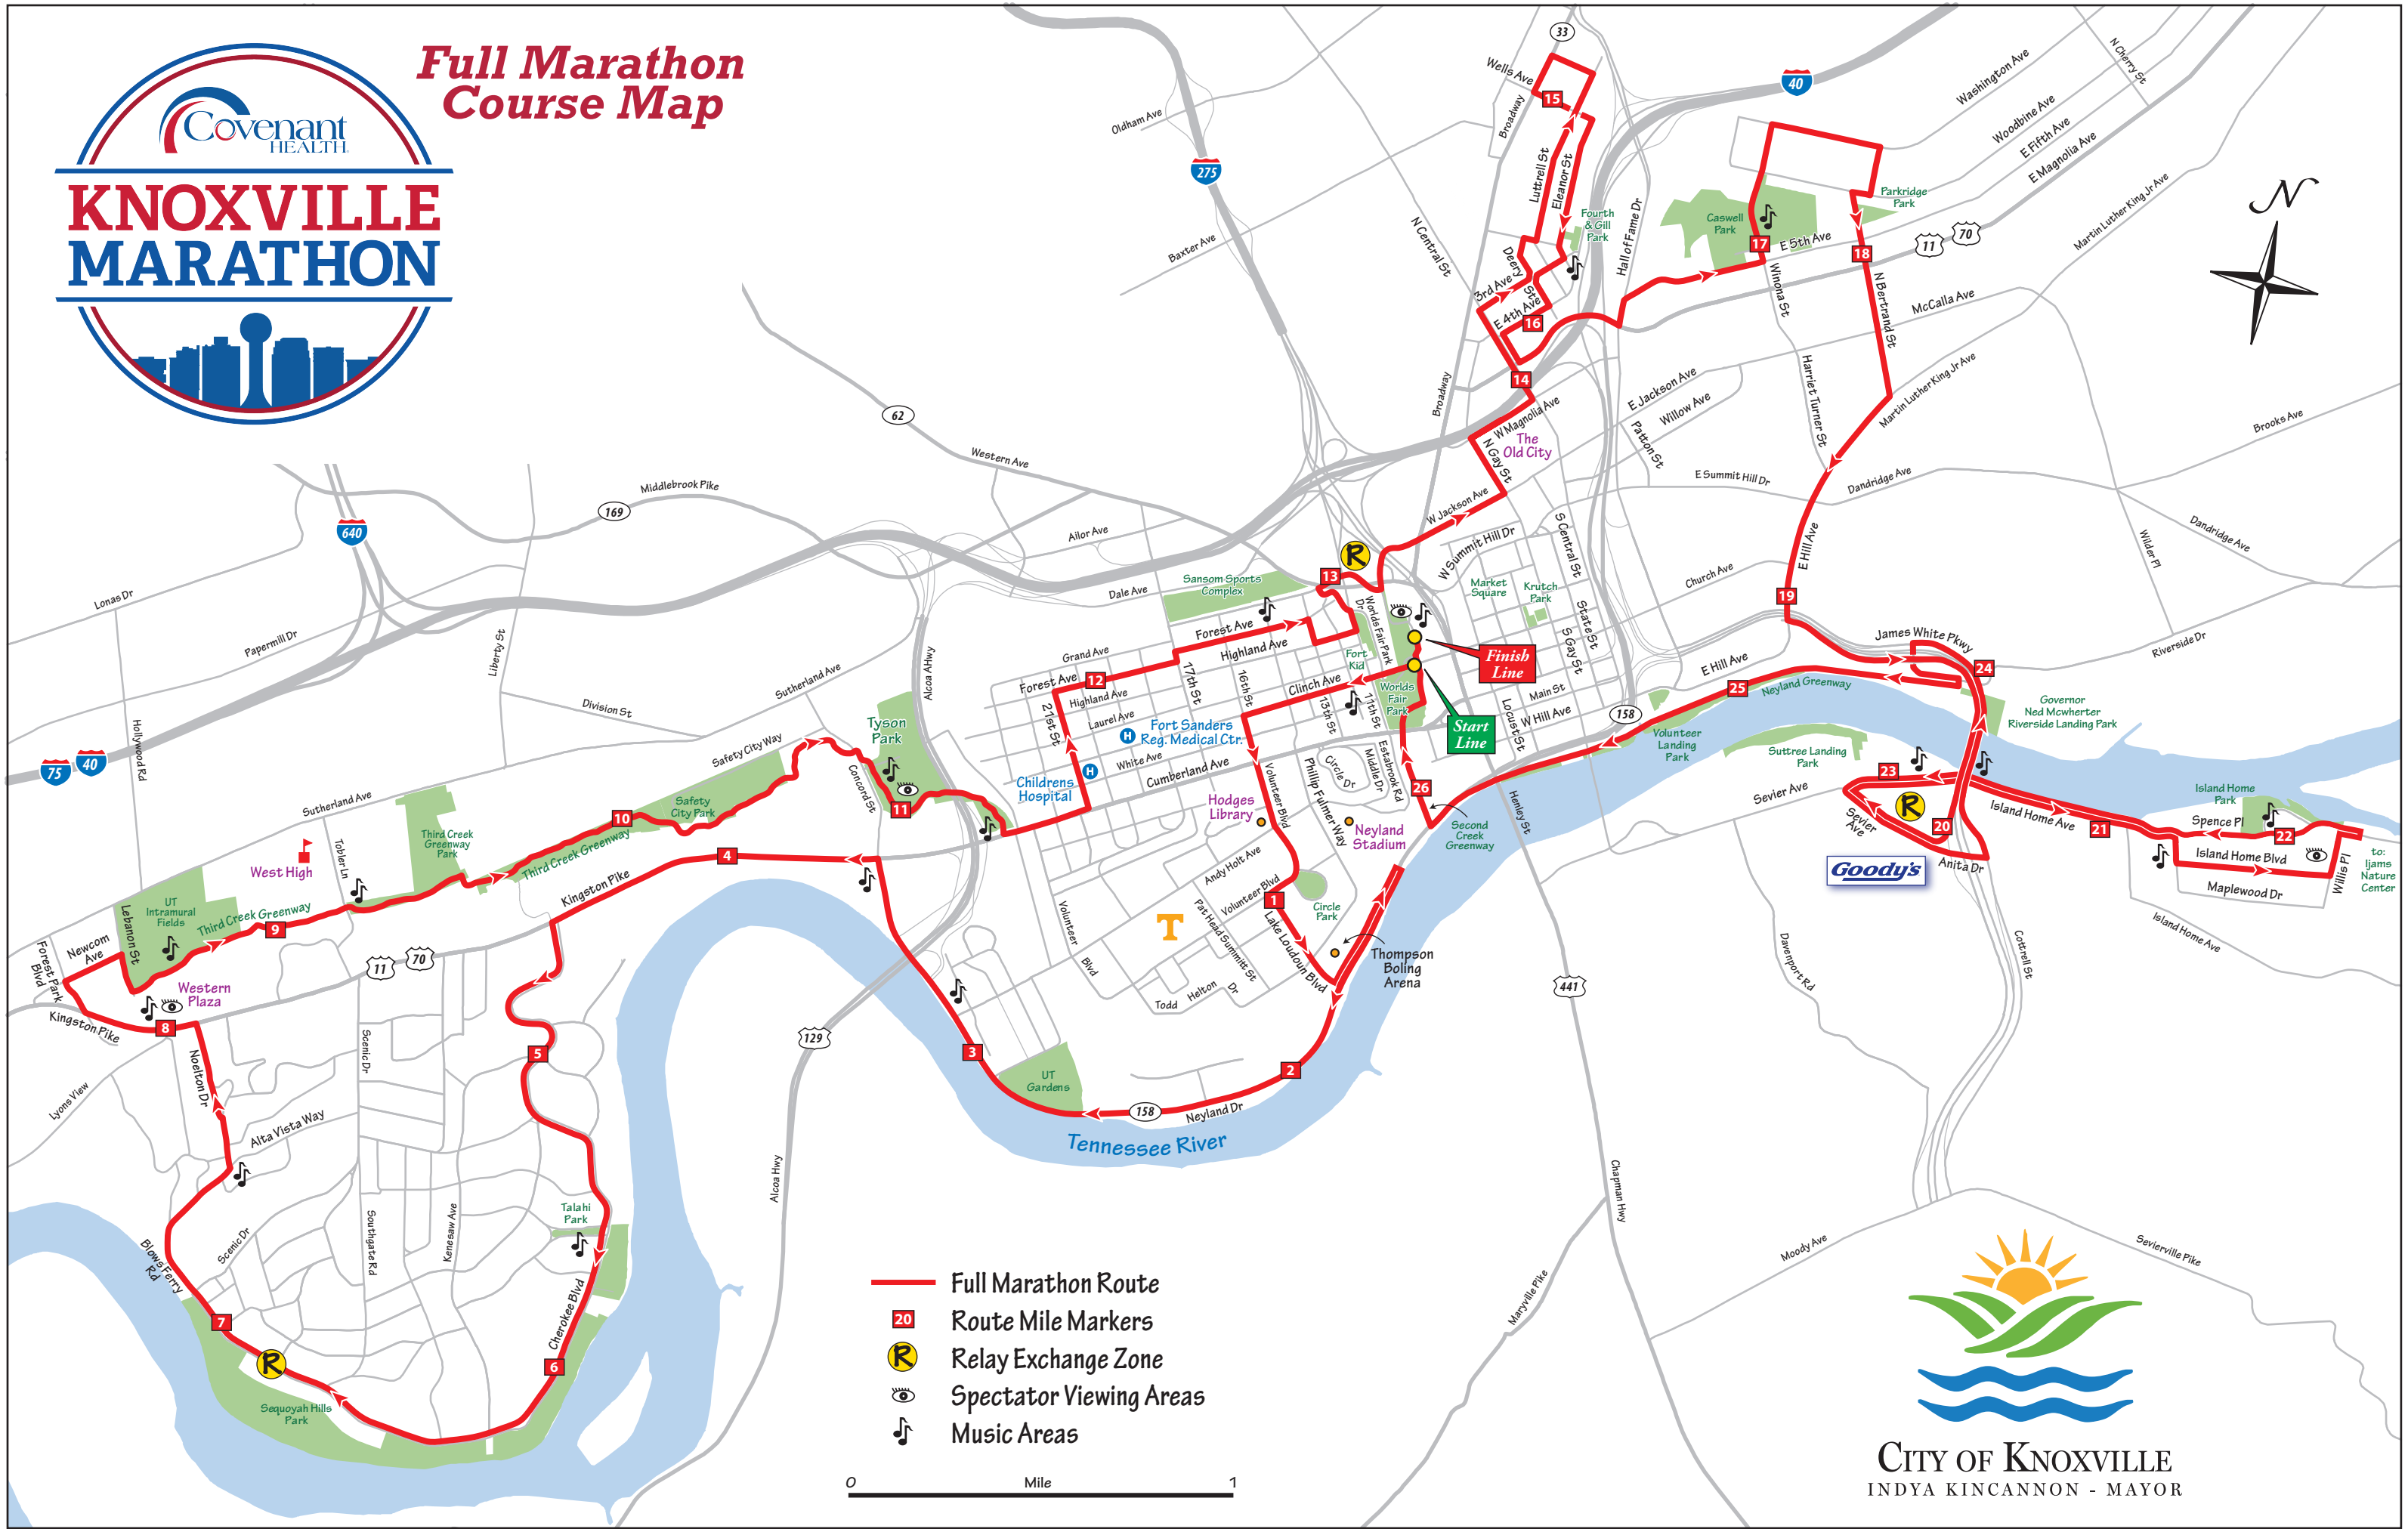

Full Marathon Course Map

- Full Marathon Route
- 20 Route Mile Markers
- R Relay Exchange Zone
- 👁️ Spectator Viewing Areas
- 🎵 Music Areas

0 Mile 1

CITY OF KNOXVILLE
INDYA KINCANNON - MAYOR