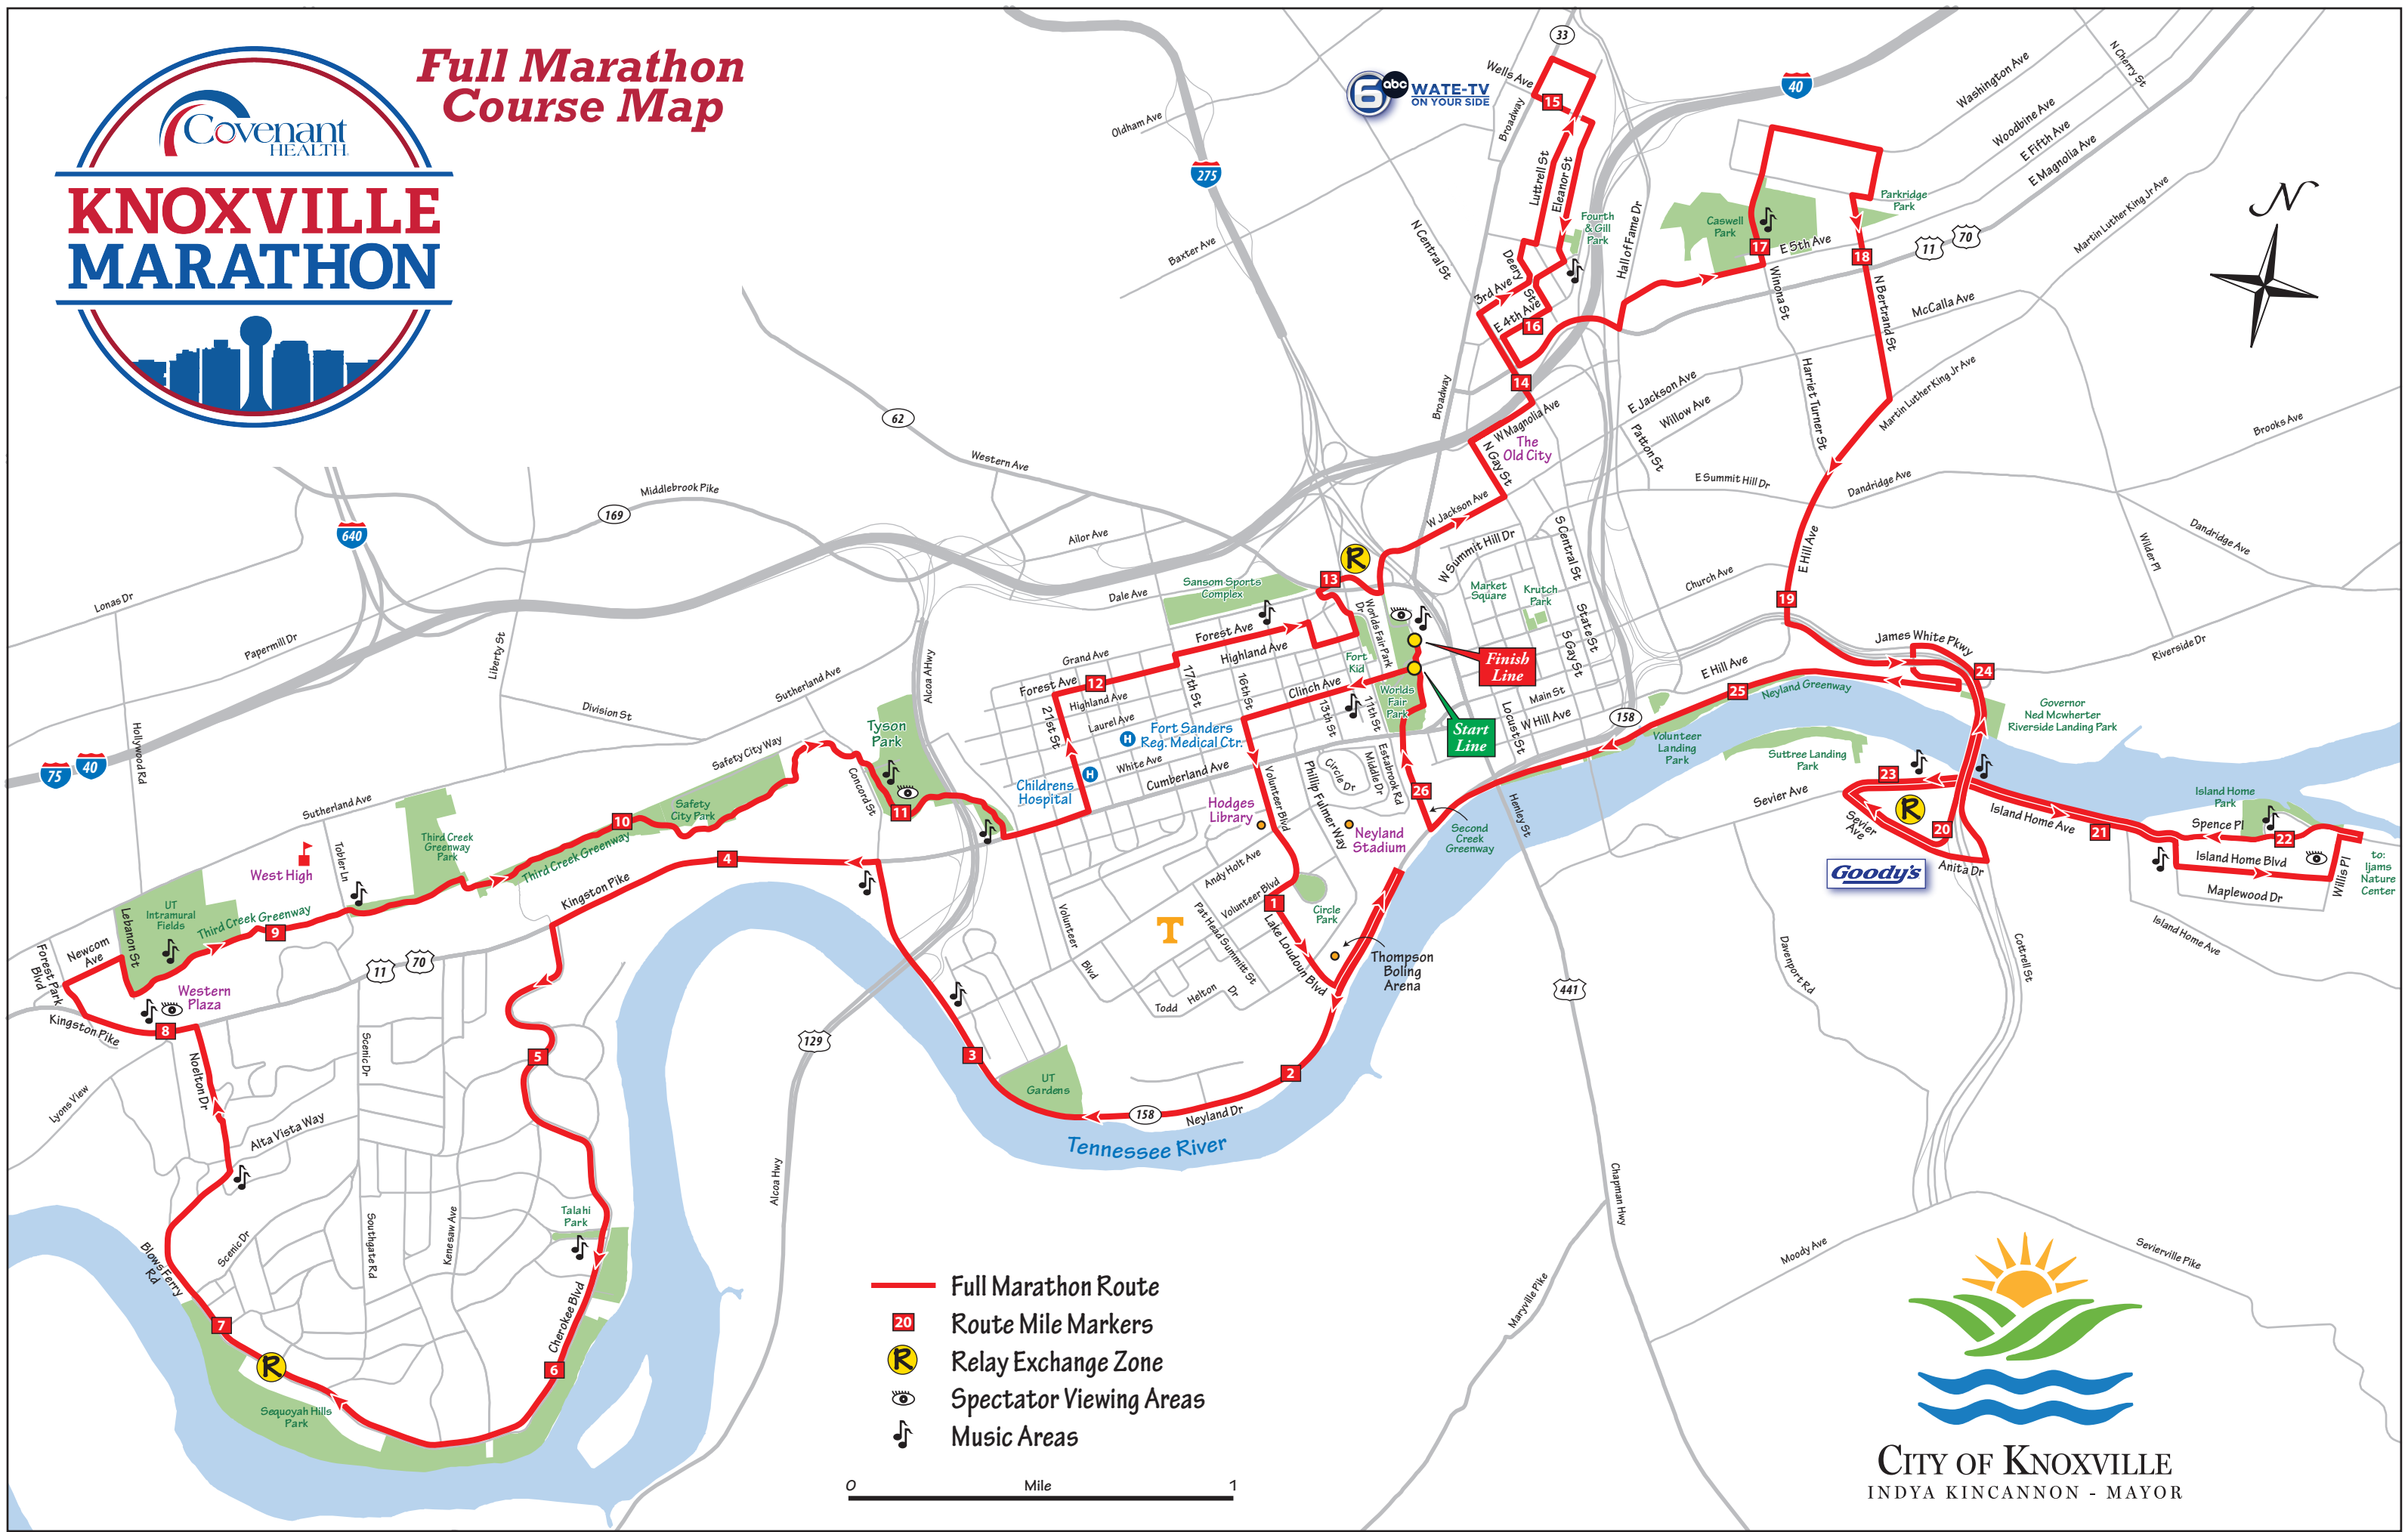

Full Marathon Course Map

- Full Marathon Route
- 20 Route Mile Markers
- R Relay Exchange Zone
- 👁️ Spectator Viewing Areas
- 🎵 Music Areas

0 Mile 1

CITY OF KNOXVILLE
INDYA KINCANNON - MAYOR